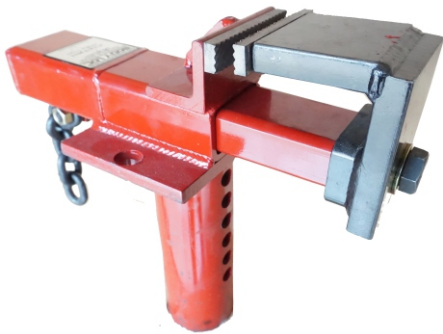

BODY LOC

COLLISION REPAIR EQUIPMENT

BL-77D Frame Clamps

10 Minute -
One Man Anchoring

Truck Vise Clamps for Floor or Rack

HOLDS
MOST
FRAME
CARS

BL-77F
FRAME CLAMP EXTENSION
FOR MOST MAJOR RACK BRANDS

BC-49
CHAIN BINDER

RECOMMEND 2) BC-49 CHAIN BINDER
FOR COUNTER CHAINING

8" LONG WITH 3" DRAW
TIGHTENS WITH AIR RATCHET
6 TON CAPACITY

Extensions for High Clearance Trucks
7" Base Extensions &
mounting bolt (set of 4)

BL-77D AVAILABLE FOR
BODY LOC BL-76 RAS, KJ,
BLACKHAWK AND
VARIOUS OTHER SYSTEMS