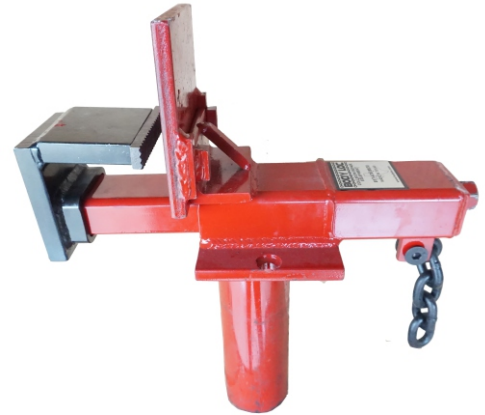

BODY LOC

COLLISION REPAIR EQUIPMENT

BL-77D Frame Clamps

10 Minute -
One Man Anchoring

Truck Vise Clamps for Floor or Rack

HOLDS
MOST
FRAME
CARS

BL-77F
FRAME CLAMP EXTENSION
FOR MOST MAJOR RACK BRANDS

BC-49
CHAIN BINDER

RECOMMEND 2) BC-49 CHAIN BINDER
FOR COUNTER CHAINING

8" LONG WITH 3" DRAW
TIGHTENS WITH AIR RATCHET
6 TON CAPACITY

Extensions for High Clearance Trucks
7" Base Extensions &
mounting bolt (set of 4)

BL-77D AVAILABLE FOR
BODY LOC BL-76 RAS, KJ,
BLACKHAWK AND
VARIOUS OTHER SYSTEMS