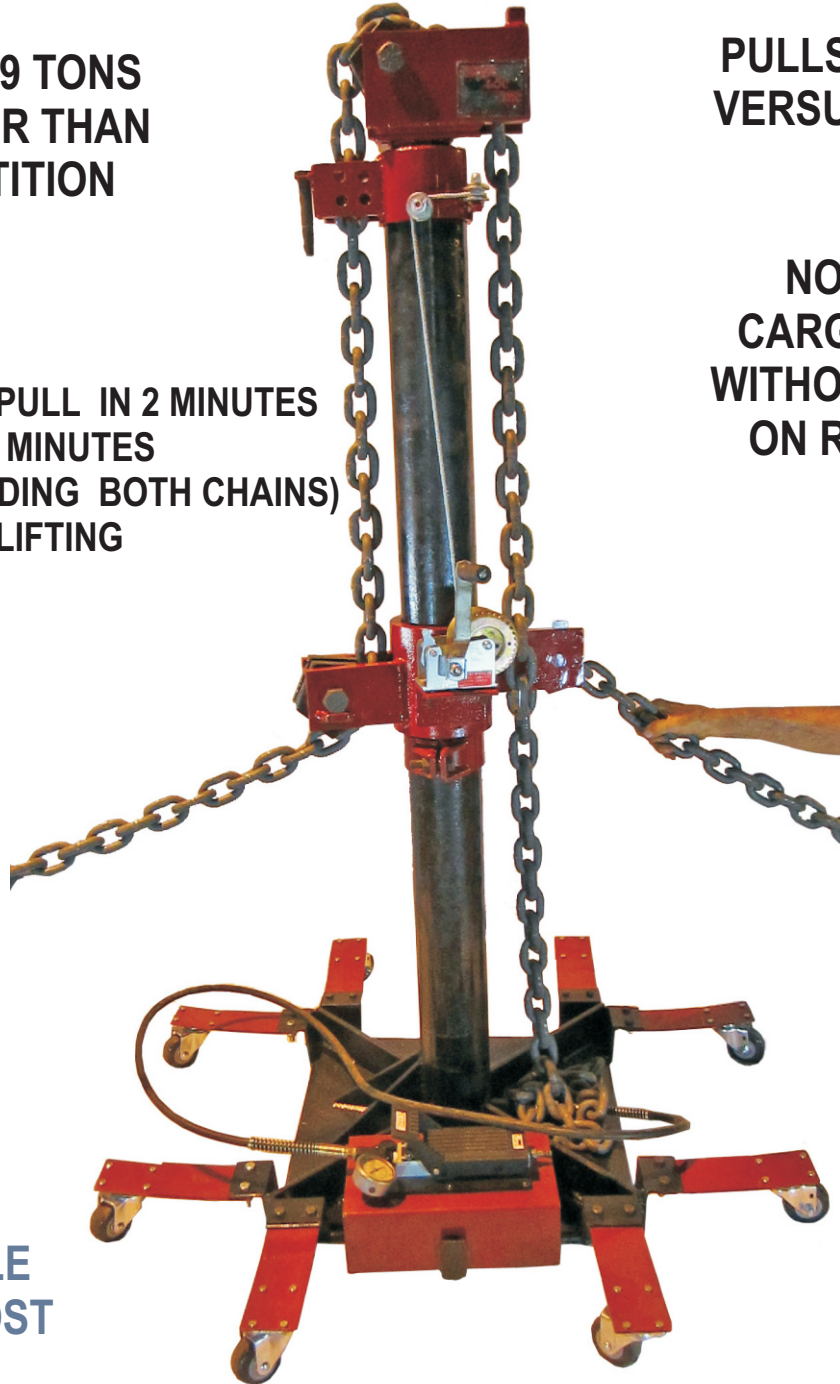

BODY LOC

COLLISION REPAIR SYSTEMS

BT-25C

25 TON MEGA POST

CHAIN IS 9 TONS
STRONGER THAN
COMPETITION

PULLS 12" FROM FLOOR
VERSUS 41" ON OTHERS.

NOW DO BUSES,
CARGO BOX TRUCKS
WITHOUT LIFTING THEM
ON ROLLER PLATES.

CHANGE HEIGHT OF PULL IN 2 MINUTES
VERSUS 15 MINUTES
(WITHOUT UN-THREADING BOTH CHAINS)
AND NO LIFTING

3/4" WALL TUBING
AND COLLAR

ALSO AVAILABLE
30 TON MEGA POST

INCLUDES:

- 1- BL-25 (bare post)
- 1- PT-1A (25 ton hydraulics)
- 1- BC-44A (12' anchor chain (5/8") w/special hook)
- 1- BC-45A (16' pull chain (5/8") w/special hook)